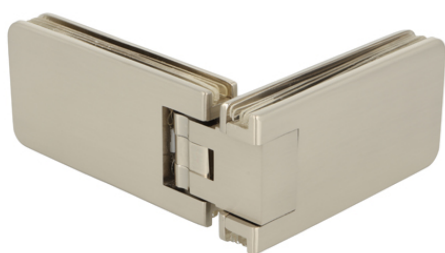

PRODUCT SHEET

Description:

Shower Hinge "King I", 90DG, SS-Look, Glass/Glass, 6-10mm Glass Thickness, w/Angle Adjustment & 25DG Return Function, Brass Material, Rectangular Shape, Rounded Edges & Corners

Item number:

15.24.146-0

Units	Box	Carton	HS Code	Barcode
Pcs.	1	20	8302100090	
				5704866401500

SISO A/S

Mileparken 11
DK-2740 Skovlunde
Denmark
VAT: DK 24786013

Phone +45 45 830 900

www.siso.dk
siso@siso.dk