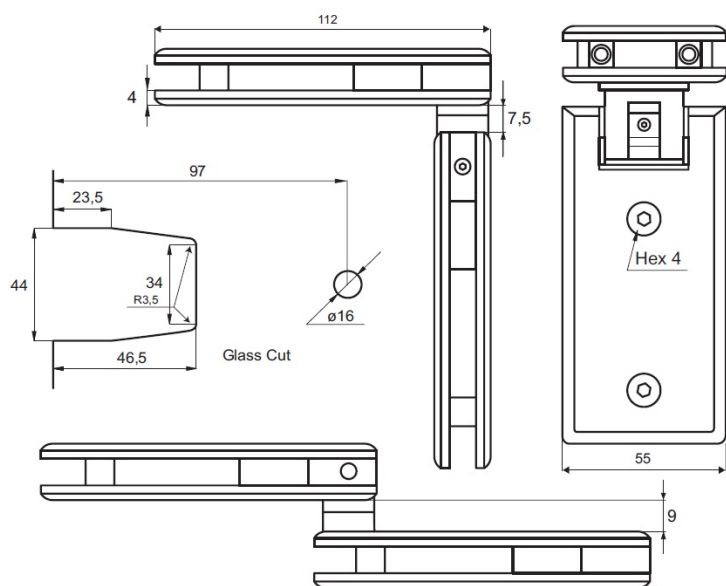

PRODUCT SHEET

Description:

Shower Hinge "King I", 90DG, SS-Look, Glass/Glass, 6-10mm Glass Thickness, w/Angle Adjustment & 25DG Return Function, Brass Material, Rectangular Shape, Rounded Edges & Corners

Item number:

15.24.146-0

Units	Box	Carton	HS Code	Barcode
Pcs.	1	20	8302100090	
				5704866401500

SISO A/S

Mileparken 11
DK-2740 Skovlunde
Denmark
VAT: DK 24786013

Phone +45 45 830 900

www.siso.dk
siso@siso.dk

Danske Bank
Nytorv Branch
Copenhagen
SWIFT: DABADKKK

Account no.
4180 3112 112936
IBAN Account
DK7230003112112936